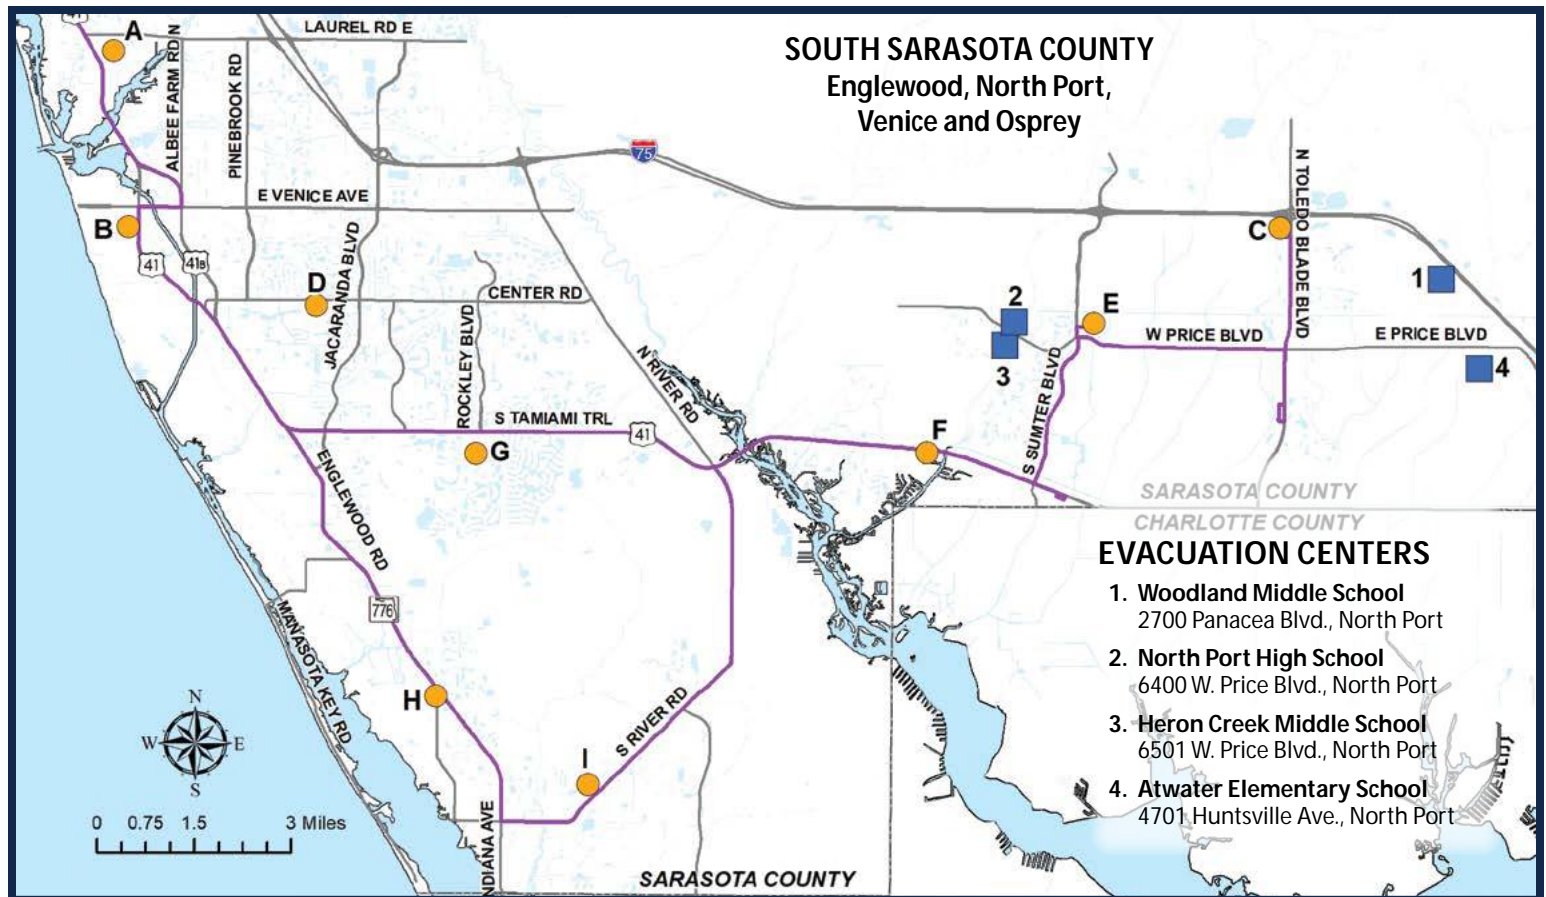

TRANSPORTATION RALLY POINTS

HOW TO GET TO AN EVACUATION CENTER

Sarasota County

There are **FOUR WAYS** to get to an evacuation center:

1. Take personal transportation.
2. Use Sarasota County Area Transit (SCAT) service: visit scgov.net for schedules.
3. Drive to a transportation rally point.
4. As a last-resort for those who cannot drive or be transported by family, friends or neighbors, Sarasota County will provide free bus transportation to designated rally points.

HOW TO REGISTER FOR TRANSPORT TO A RALLY POINT.

- ▶ Visit scgov.net (keywords evacuation centers) NOW to complete the online registration form. **All county libraries are available to help with online registration** for those without a computer.
- ▶ Residents who register will receive an automated telephone message with information about the location of rally points and when they will be picked up.
- ▶ Registration will stop 60 hours before landfall.

KEY

- Transportation Rally Points
- Evacuation Centers
- Disaster Transportation Bus Routes

RALLY POINTS

- J. SCAT UTC Transfer Station**
Mall at University Town Center
500 North Cattlemen Road, Sarasota
- K. Publix Super Market at Shoppes of Bay Isles**
525 Bay Isles Parkway, Longboat Key
- L. SCAT Downtown Transfer Station**
150 N. Lemon Ave., Sarasota
- M. Lido Public Beach**
400 Benjamin Franklin Drive, Sarasota

- N. Colonial Oaks Park**
5300 Colonial Oaks Blvd., Sarasota
- O. Siesta Public Beach**
948 Beach Road, Sarasota
- P. Potter Park**
8587 Potter Park Drive, Sarasota
- Q. Pine View School**
1 Python Path, Osprey