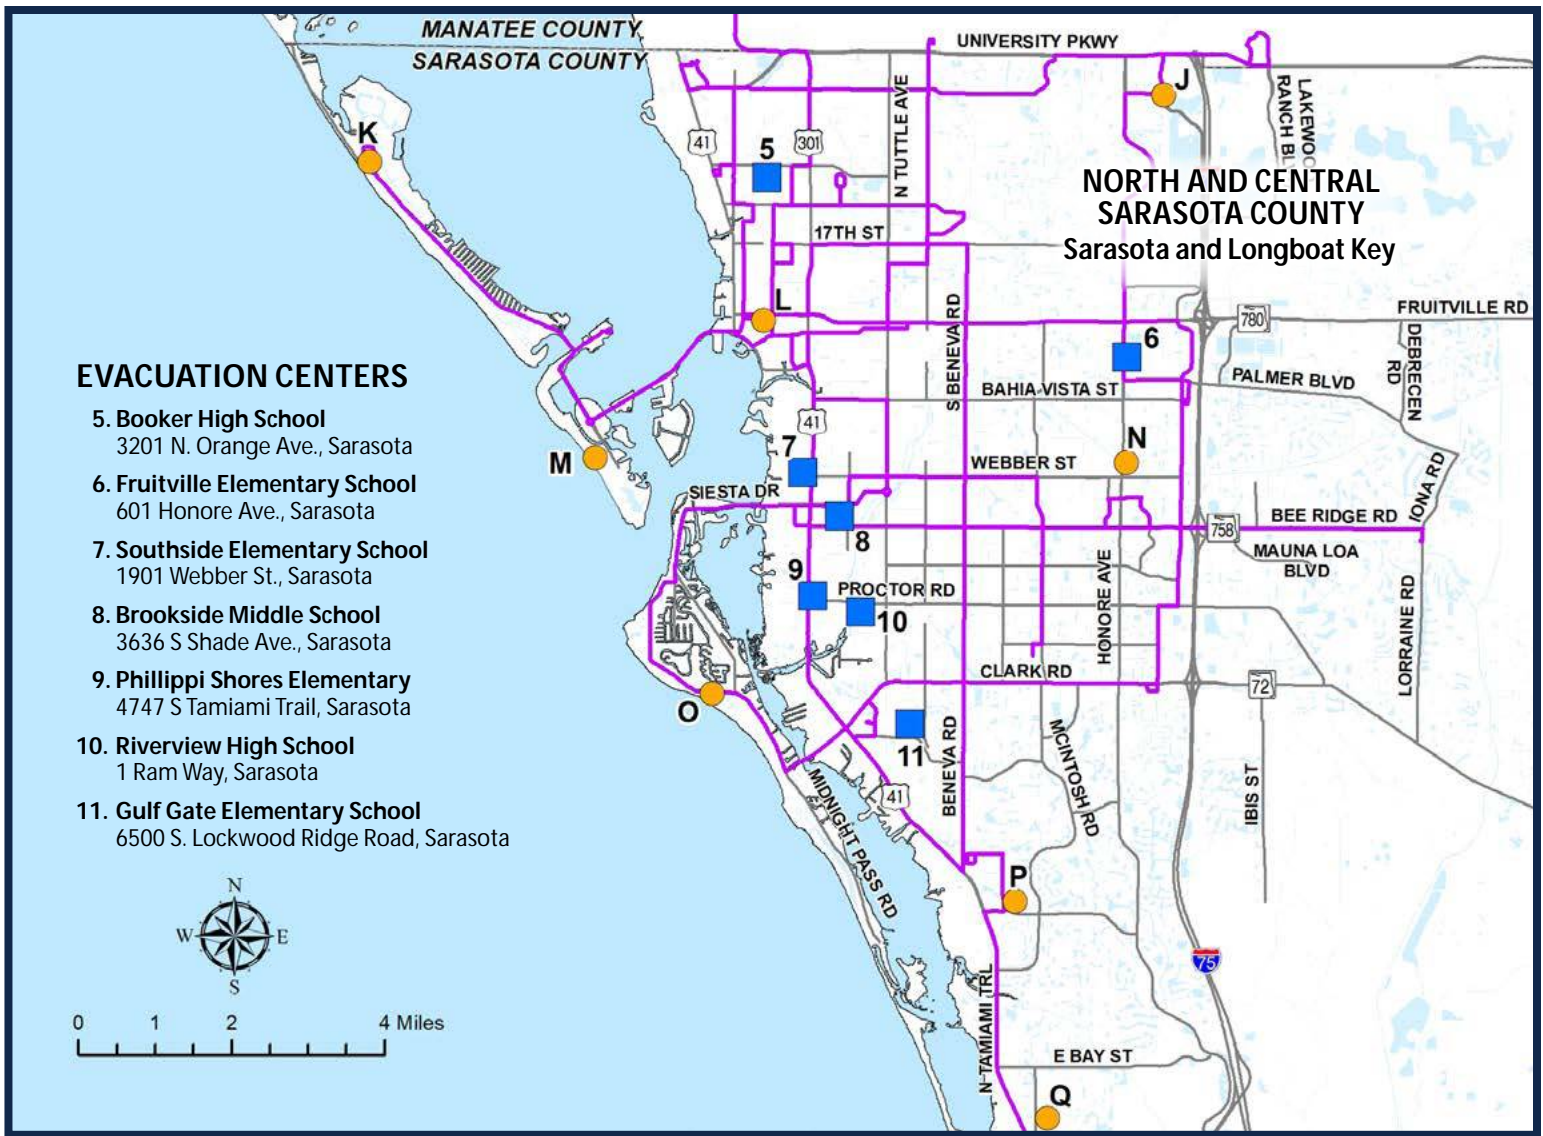

TRANSPORTATION RALLY POINTS

HOW TO GET TO AN EVACUATION CENTER

Sarasota County

There are **FOUR WAYS** to get to an evacuation center:

1. Take personal transportation.
2. Use Sarasota County Area Transit (SCAT) service: visit scgov.net for schedules.
3. Drive to a transportation rally point.
4. As a last-resort for those who cannot drive or be transported by family, friends or neighbors, Sarasota County will provide free bus transportation to designated rally points.

HOW TO REGISTER FOR TRANSPORT TO A RALLY POINT.

- ▶ Visit scgov.net (keywords evacuation centers) NOW to complete the online registration form. **All county libraries are available to help with online registration** for those without a computer.
- ▶ Residents who register will receive an automated telephone message with information about the location of rally points and when they will be picked up.
- ▶ Registration will stop 60 hours before landfall.

RALLY POINTS

- | | | |
|--|--|---|
| A. Laurel Park
509 Collins Road, Nokomis | D. Garden Elementary School
700 Center Road, Venice | G. Taylor Ranch Elementary
2500 Taylor Ranch Trail, Venice |
| B. Venice Community Center
326 Nokomis Ave. S., Venice | E. George Mullen Activity Center
1602 Kramer Way, North Port | H. Buchan Airport Community Park
1390 Old Englewood Road, Englewood |
| C. Suncoast Technical College
N. Cranberry Blvd., North Port | F. North Port Library
13800 Tamiami Trail, North Port | I. Englewood Sports Complex
1300 S. River Road, Englewood |

KEY

- Transportation Rally Points
- Evacuation Centers
- Disaster Transportation Bus Routes

RALLY POINTS

- J. SCAT UTC Transfer Station**
Mall at University Town Center
500 North Cattlemen Road, Sarasota
- K. Publix Super Market at Shoppes of Bay Isles**
525 Bay Isles Parkway, Longboat Key
- L. SCAT Downtown Transfer Station**
150 N. Lemon Ave., Sarasota
- M. Lido Public Beach**
400 Benjamin Franklin Drive, Sarasota